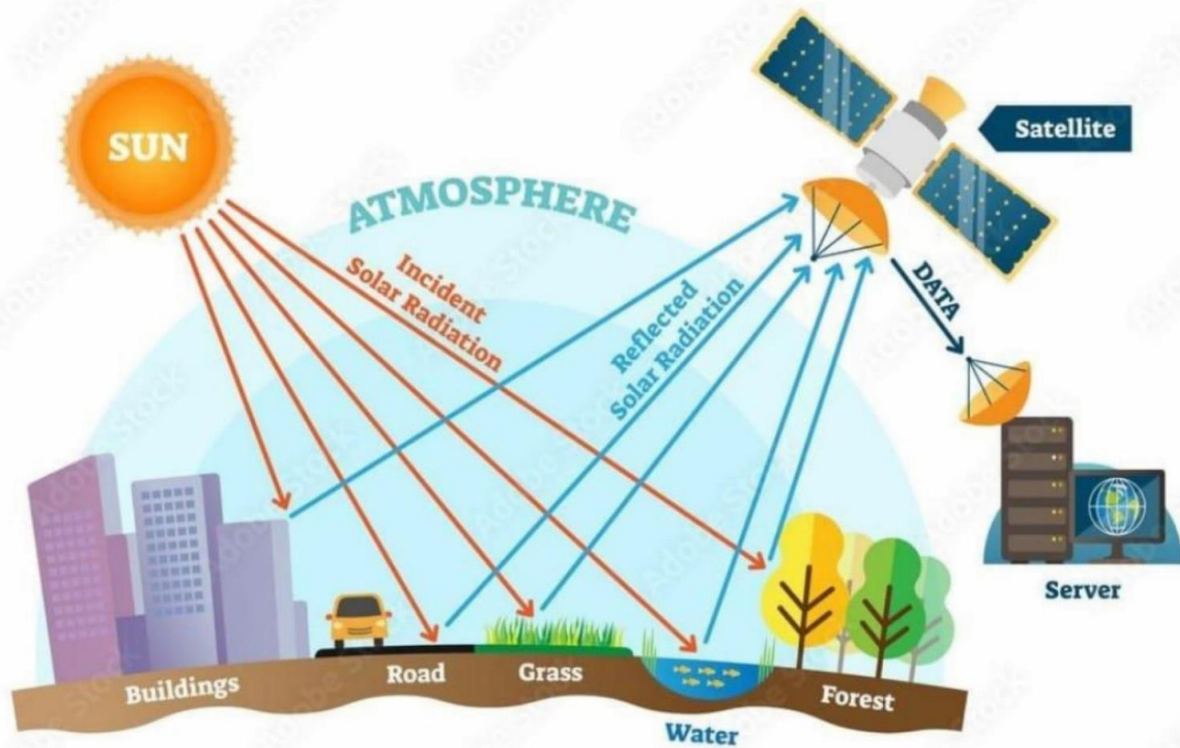

Geographic

**TAMIL NADU STATE COUNCIL
OF PROFESSIONAL EDUCATION**

UNITE OF TN PROFESSIONAL EDUCATION SOCIETY

An Autonomous Organization Constituted Under Govt. Act-Tamilnadu

TNSCPE COURSES: GEO

1	GS001	DIPLOMA IN GEOGRAPHIC INFORMATION SYSTEM	TWO YEARS
2	GS002	DIPLOMA IN GPS NAVIGATION SYSTEM	ONE YEAR
3	GS003	DIPLOMA IN GEO-SATELITTE COMMUNICATION	ONE YEAR
4	GS004	DIPLOMA IN GPS INSTRUMENT TECHNOLOGY	TWO YEARS
5	GS005	DIPLOMA IN REMOTE SENSING AND GIS TECHNOLOGY	TWO YEARS